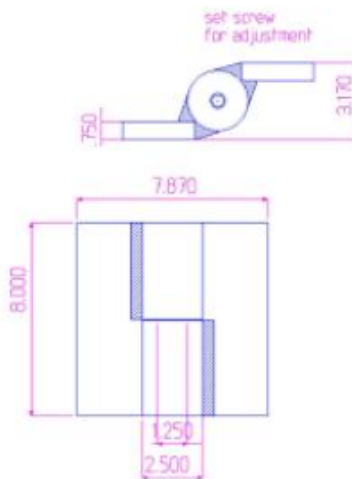

# 8" x 7 7/8" Heavy Duty Half Mortise Hinge

Model Number: 2125LH-304 Half Mortise

Price: \$ 1650

- Application: Half Mortise
- Type: Left Hand
- Material Type: 304L Stainless Steel
- Maximum Door Weight: 8,000 LBS
- Maximum Radial Load: 3,300 LBS
- Mount: Weld-On or Bolt-On
- Approximate Width: 7 7/8"
- Height: 8"
- Weight: 23 LBS
- Service: Heavy Duty